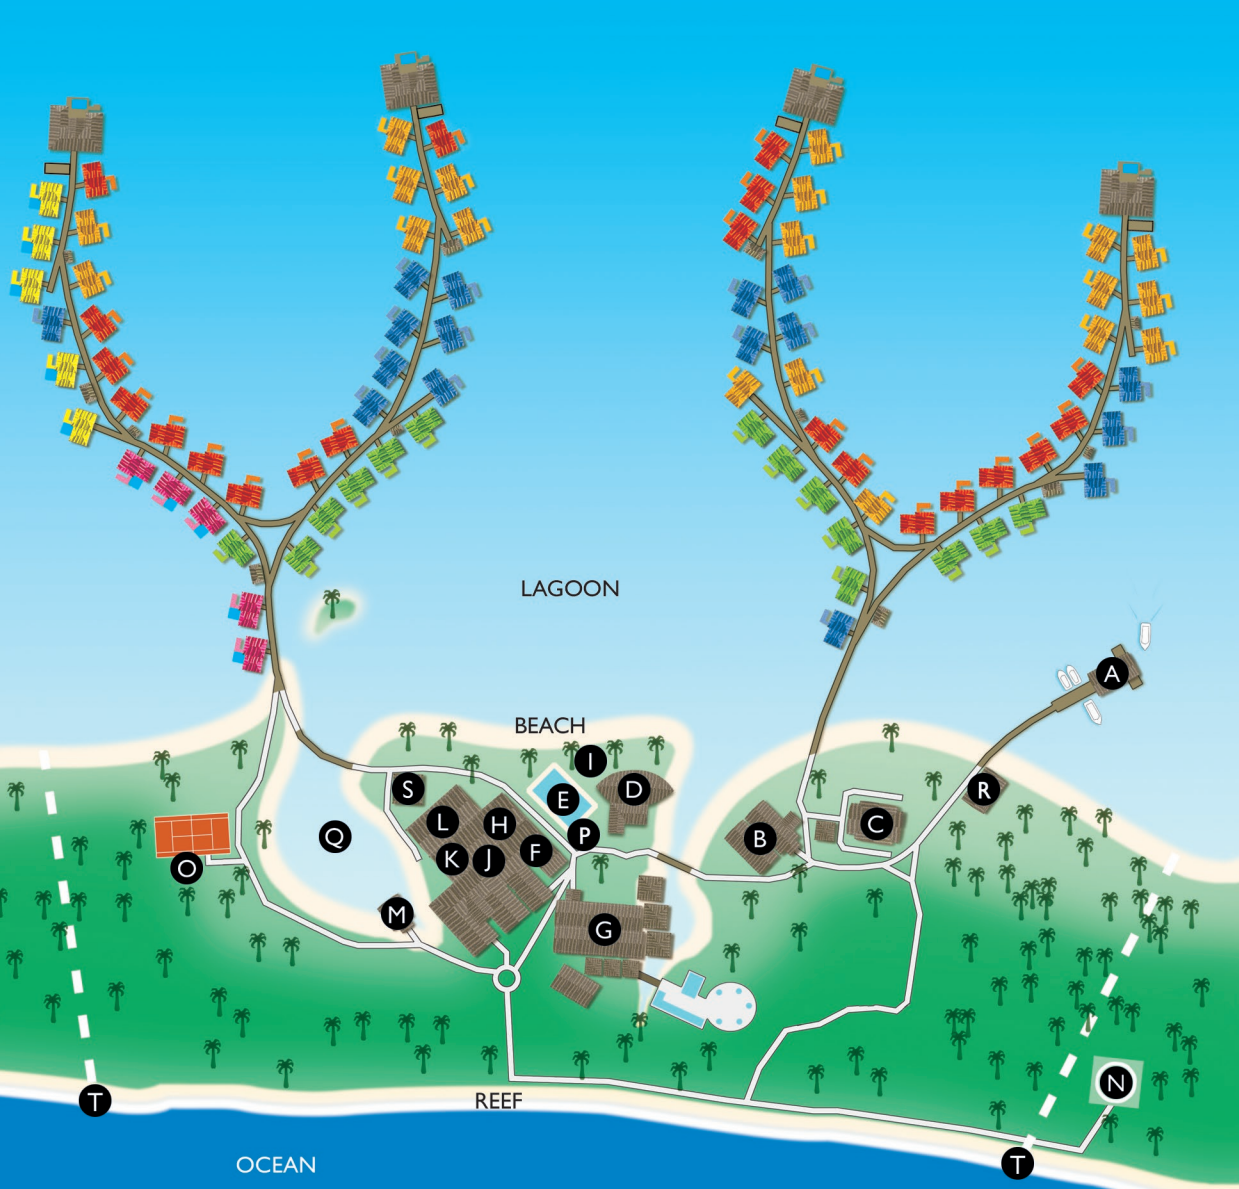

Drawing is non contractual

-  Emerald Overwater Villa
-  Sapphire Overwater Villa
-  Diamond Overwater Villa
-  Diamond Otemanu Overwater Villa
-  Pool Overwater Villa
-  Pool Premium Overwater Villa
-  Brando Suite Bora Bora

- A** Marina
- B** Front desk
- C** Day rooms
- D** Sands bar & restaurant
- E** Swimming pool
- F** Azur boutique
- G** Deep Ocean Spa
- H** Bubbles bar & lounge
- I** Beach lounge
- J** InterContinental® Concierge
- K** Hinerava pearl jewelry boutique
- L** Reef restaurant - Le Corail restaurant
- M** Blue Lagoon Chapel
- N** Helipad
- O** Tennis court
- P** Swimming pool desk
- Q** Lagoonarium
- R** TOPDIVE center
- S** South Beach Bar and ice cream parlor
- T** Property limit