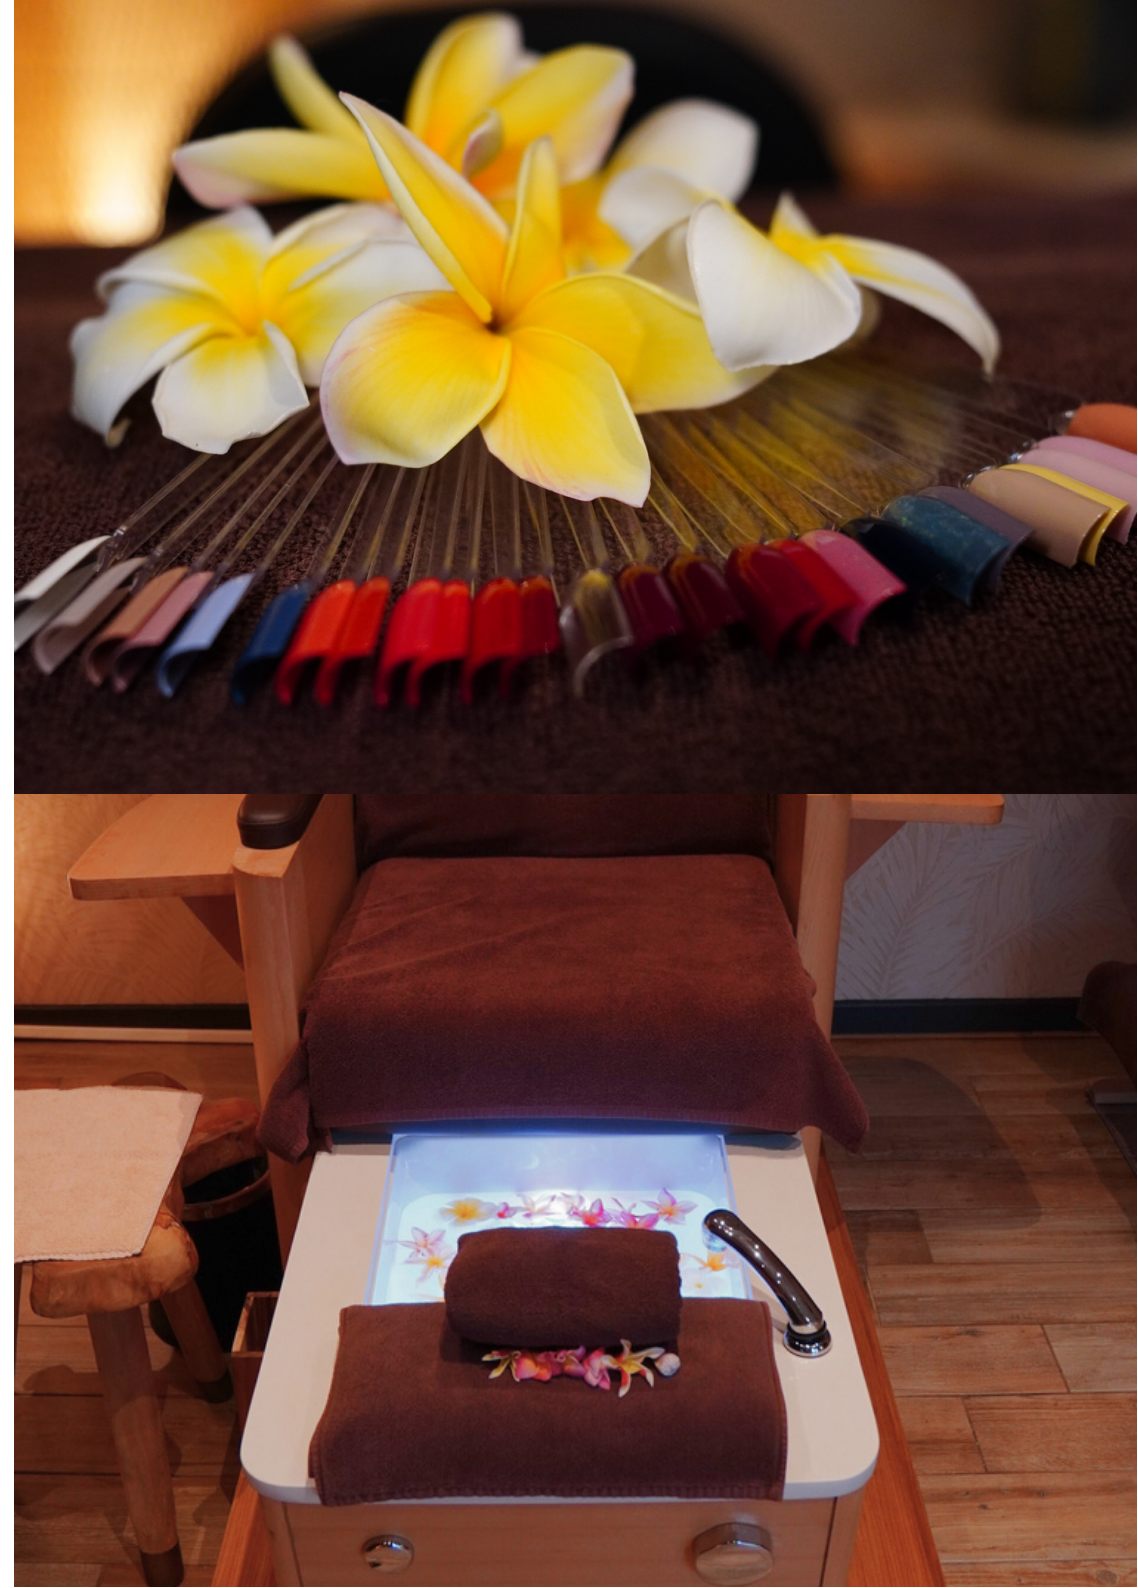

Hands and Feet Beauty

Our express treatments include nails filling and embellishment. They are fast and effective.

Express Manicure

25 min | 7 000

Express Pedicure

25 min | 7 000

Our complete nail treatments start with an infused bath, followed by nail beautification, exfoliation and a relaxing massage.

Hand Beauty

50 min | 9 500

Feet Beauty

50 min | 9 500

Classic Nail Polish Application

20 min | 1 500

Semi-Permanent Nail Polish

25 min | 2 500

Semi-permanent Removal

30 min | 5 500

+ 1 000F in case of French manicure