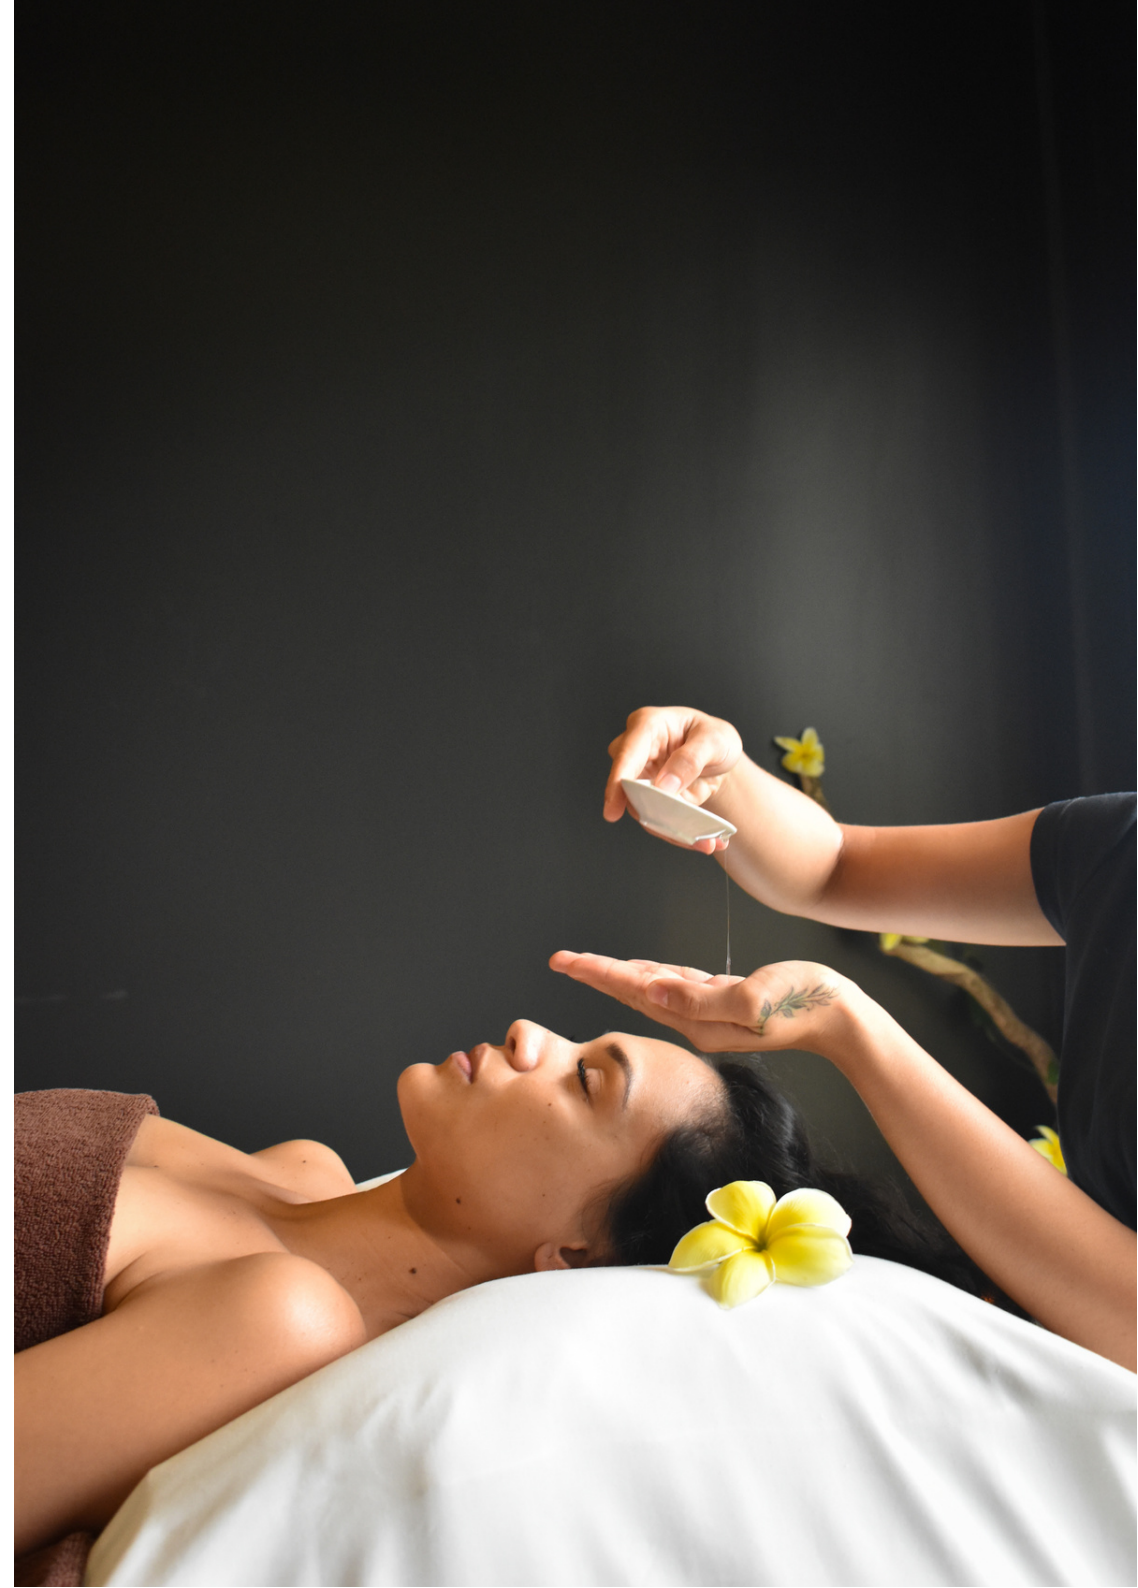

## **Signature Facial**

50 min | 17 000

Crafted by the Moearii wellness center team of therapists, this treatment involves cleansing, exfoliation, Polynesian massage, mask application, and cream, with each step utilizing locally sourced products. It's a sensory journey tailored to the needs of your skin, providing both a local touch and a rejuvenating experience.

## **Exceptional Signature Facial**

80 min | 23 000

Crafted by the Moearii wellness center team of therapists, this treatment involves cleansing, exfoliation, a rejuvenating Gua Sha massage, mask application, and cream, with each step featuring the use of locally sourced products. The result is lifted, regenerated, and glowing skin.